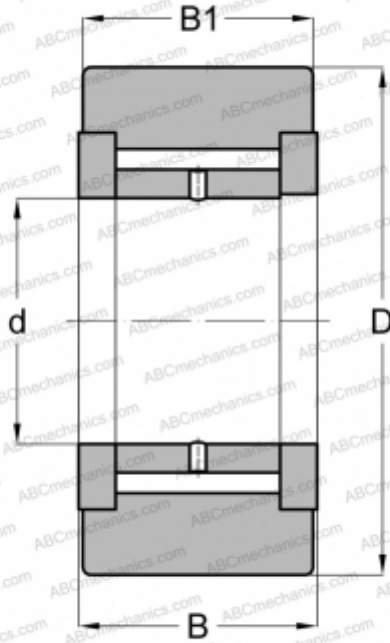

NATV 17 X ABC

Yoke type track roller

TYPE: Roller bearings, Yoke type track rollers, With axial guidance, Full complement needle roller set, gap seals on both sides, cylindrical outer ring

Technical specification

DIMENSIONS, MM

d	17,000
D	40,000
B	21,000
B1	20,000

WEIGHT, KG

0,154

MANUFACTURER

[ABC](#)

INTERCHANGE

INA	NATV 17 X
SKF	NATV 17 X