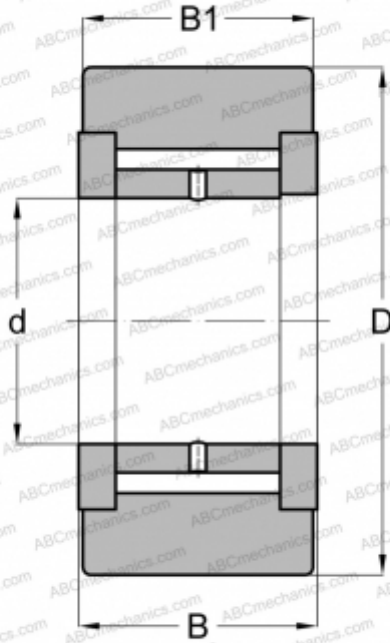

NATV 20 X ABC

Yoke type track roller

TYPE: Roller bearings, Yoke type track rollers, With axial guidance, Full complement needle roller set, gap seals on both sides, cylindrical outer ring

Technical specification

DIMENSIONS, MM

d	20,000
D	47,000
B	25,000
B1	24,000

WEIGHT, KG

0,254

MANUFACTURER

[ABC](#)

INTERCHANGE

INA	NATV 20 X
SKF	NATV 20 X