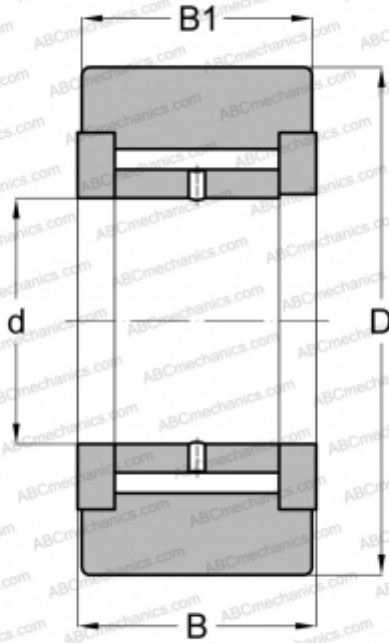

NATV 25 X ABC

Yoke type track roller

TYPE: Roller bearings, Yoke type track rollers, With axial guidance, Full complement needle roller set, gap seals on both sides, cylindrical outer ring

Technical specification

DIMENSIONS, MM

d	25,000
D	52,000
B	25,000
B1	24,000

WEIGHT, KG

0,295

MANUFACTURER

[ABC](#)

INTERCHANGE

INA	NATV 25 X
SKF	NATV 25 X