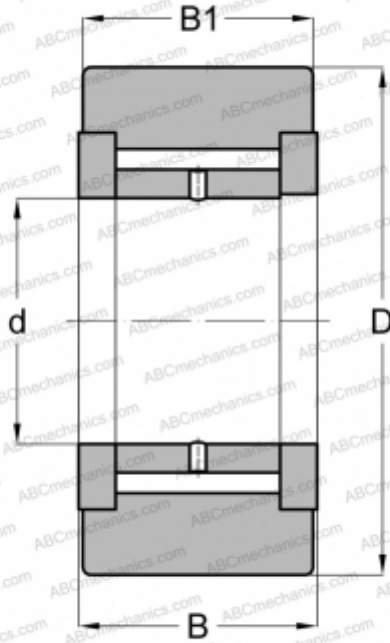

## NATV 25 X INA

Yoke type track roller

TYPE: Roller bearings, Yoke type track rollers, With axial guidance, Full complement needle roller set, gap seals on both sides, cylindrical outer ring

### Technical specification

#### DIMENSIONS, MM

d	25,000
D	52,000
B	25,000
B1	24,000

#### WEIGHT, KG

0,295