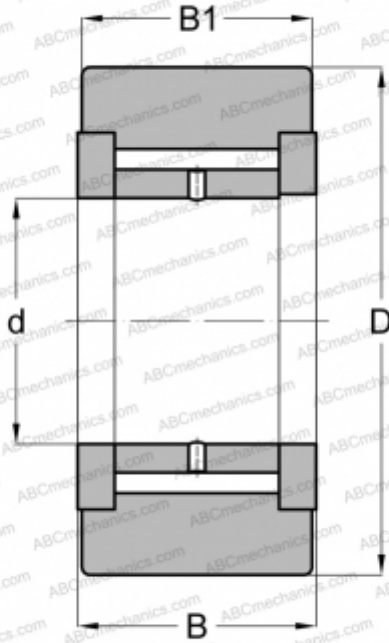

NATV 30 X ABC

Yoke type track roller

TYPE: Roller bearings, Yoke type track rollers, With axial guidance, Full complement needle roller set, gap seals on both sides, cylindrical outer ring

Technical specification

DIMENSIONS, MM

d	30,000
D	62,000
B	29,000
B1	28,000

WEIGHT, KG

0,481

MANUFACTURER

[ABC](#)

INTERCHANGE

INA	NATV 30 X
SKF	NATV 30 X