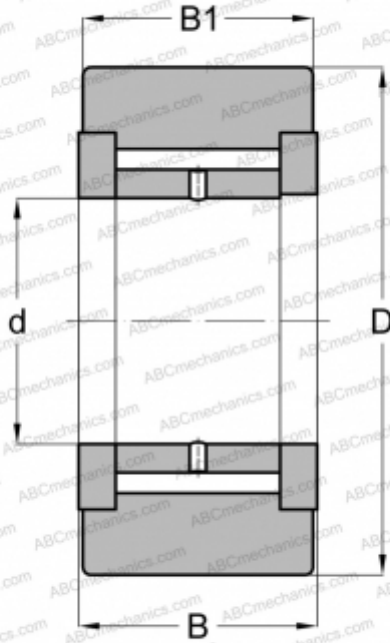

NATV 30 X INA

Yoke type track roller

TYPE: Roller bearings, Yoke type track rollers, With axial guidance, Full complement needle roller set, gap seals on both sides, cylindrical outer ring

Technical specification

DIMENSIONS, MM

d	30,000
D	62,000
B	29,000
B1	28,000

WEIGHT, KG

0,481

MANUFACTURER

[INA](#)

INTERCHANGE

ABC	NATV 30 X
SKF	NATV 30 X