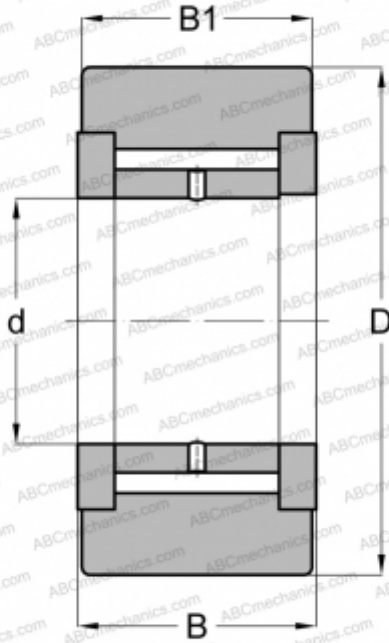

## NATV 35 X INA

Yoke type track roller

TYPE: Roller bearings, Yoke type track rollers, With axial guidance, Full complement needle roller set, gap seals on both sides, cylindrical outer ring

### Technical specification

#### DIMENSIONS, MM

d	35,000
D	72,000
B	29,000
B1	28,000

#### WEIGHT, KG

0,658