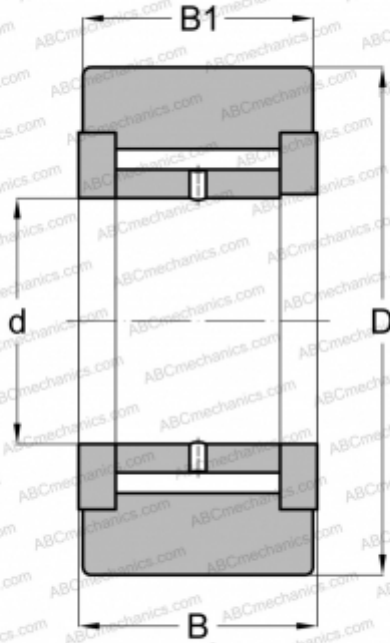

NATV 50 X ABC

Yoke type track roller

TYPE: Roller bearings, Yoke type track rollers, With axial guidance, Full complement needle roller set, gap seals on both sides, cylindrical outer ring

Technical specification

DIMENSIONS, MM

| | |
|----|--------|
| d | 50,000 |
| D | 90,000 |
| B | 32,000 |
| B1 | 30,000 |

WEIGHT, KG

0,989

MANUFACTURER

[ABC](#)

INTERCHANGE

INA