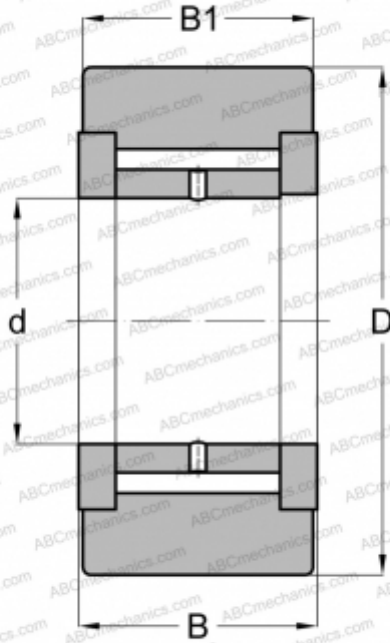

NATV 50 X INA

Yoke type track roller

TYPE: Roller bearings, Yoke type track rollers, With axial guidance, Full complement needle roller set, gap seals on both sides, cylindrical outer ring

Technical specification

DIMENSIONS, MM

d	50,000
D	90,000
B	32,000
B1	30,000

WEIGHT, KG

0,989

MANUFACTURER

[INA](#)

INTERCHANGE

ABC