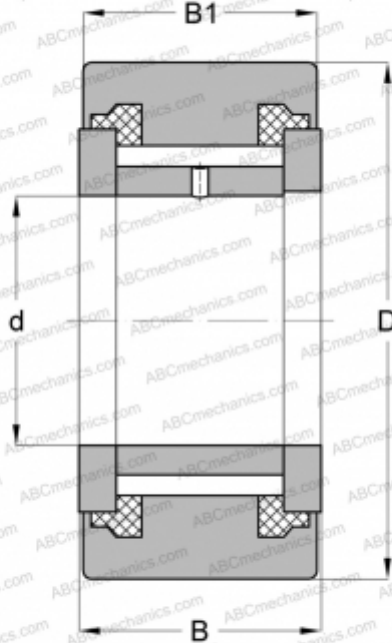

## NATV 5 PPX ABC

Yoke type track roller

TYPE: Roller bearings, Yoke type track rollers, With axial guidance, Full complement needle roller set, sealing rings on both sides, cylindrical outer ring

### Technical specification

#### DIMENSIONS, MM

d	5,000
D	16,000
B	12,000
B1	11,000

#### WEIGHT, KG

0,015