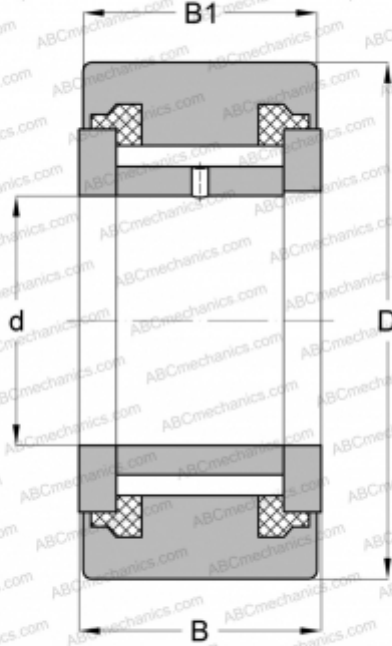

NATV 5 PPX INA

Yoke type track roller

TYPE: Roller bearings, Yoke type track rollers, With axial guidance, Full complement needle roller set, sealing rings on both sides, cylindrical outer ring

Technical specification

DIMENSIONS, MM

| | |
|----|--------|
| d | 5,000 |
| D | 16,000 |
| B | 12,000 |
| B1 | 11,000 |

WEIGHT, KG

0,015

MANUFACTURER

[INA](#)

INTERCHANGE

| | |
|-----|----------------------------|
| ABC | NATV 5 PPX |
| SKF | NATV 5 PPX |