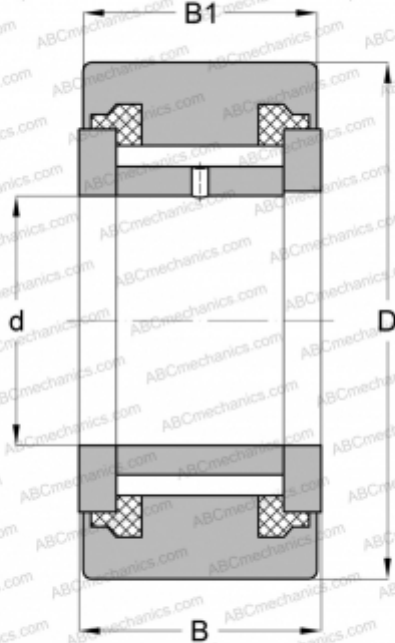

NATV 5 PPX SKF

Yoke type track roller

TYPE: Roller bearings, Yoke type track rollers, With axial guidance, Full complement needle roller set, sealing rings on both sides, cylindrical outer ring

Technical specification

DIMENSIONS, MM

d	5,000
D	16,000
B	12,000
B1	11,000

WEIGHT, KG

0,015

MANUFACTURER

[SKF](#)

INTERCHANGE

ABC	NATV 5 PPX
INA	NATV 5 PPX