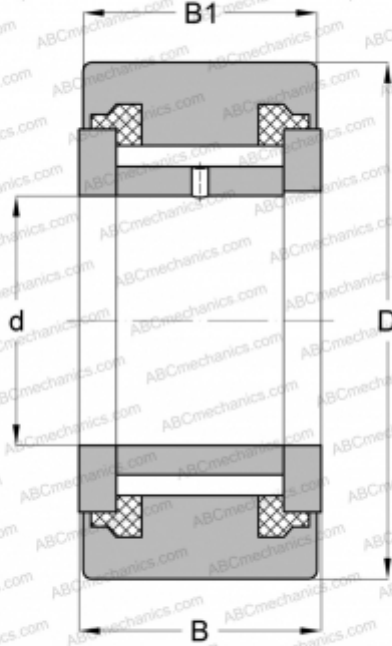

## NATV 6 PPX ABC

Yoke type track roller

TYPE: Roller bearings, Yoke type track rollers, With axial guidance, Full complement needle roller set, sealing rings on both sides, cylindrical outer ring

### Technical specification

#### DIMENSIONS, MM

d	6,000
D	19,000
B	12,000
B1	11,000

#### WEIGHT, KG

0,021