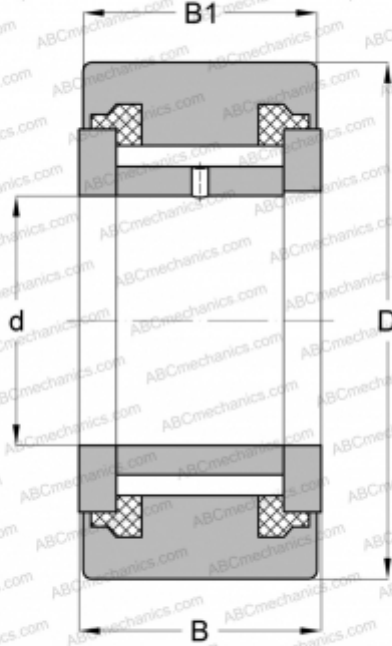

NATV 6 PPX INA

Yoke type track roller

TYPE: Roller bearings, Yoke type track rollers, With axial guidance, Full complement needle roller set, sealing rings on both sides, cylindrical outer ring

Technical specification

DIMENSIONS, MM

d	6,000
D	19,000
B	12,000
B1	11,000

WEIGHT, KG

0,021

MANUFACTURER

[INA](#)

INTERCHANGE

ABC	NATV 6 PPX
SKF	NATV 6 PPX