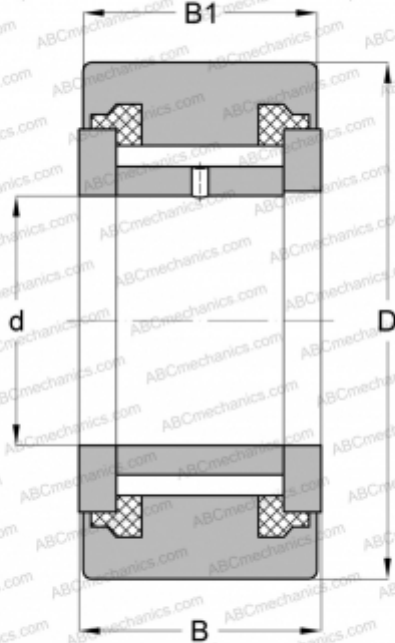

NATV 6 PPX SKF

Yoke type track roller

TYPE: Roller bearings, Yoke type track rollers, With axial guidance, Full complement needle roller set, sealing rings on both sides, cylindrical outer ring

Technical specification

DIMENSIONS, MM

d	6,000
D	19,000
B	12,000
B1	11,000

WEIGHT, KG

0,021

MANUFACTURER

[SKF](#)

INTERCHANGE

ABC	NATV 6 PPX
INA	NATV 6 PPX