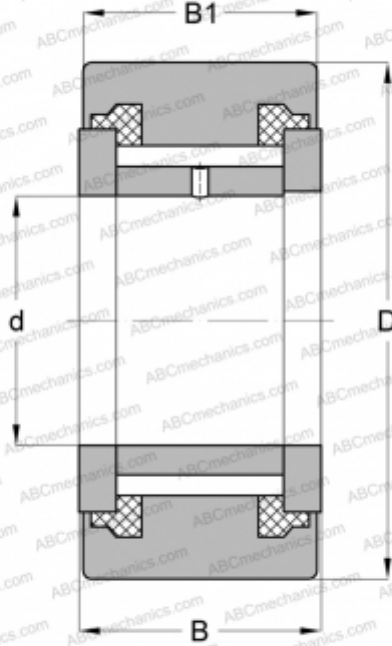

NATV 8 PPX ABC

Yoke type track roller

TYPE: Roller bearings, Yoke type track rollers, With axial guidance, Full complement needle roller set, sealing rings on both sides, cylindrical outer ring

Technical specification

DIMENSIONS, MM

d	8,000
D	24,000
B	15,000
B1	14,000

WEIGHT, KG

0,041

MANUFACTURER

[ABC](#)

INTERCHANGE

INA	NATV 8 PPX
SKF	NATV 8 PPX