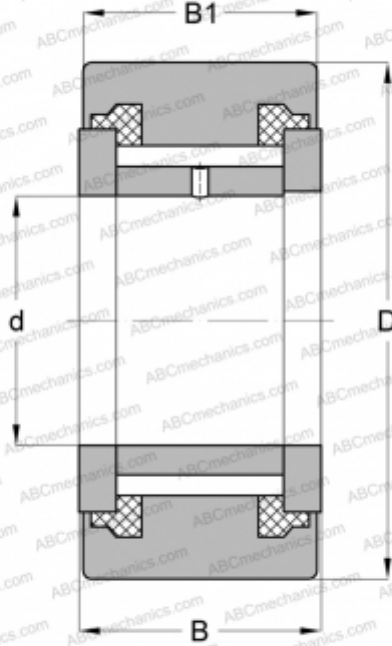

## NATV 8 PPX INA

Yoke type track roller

TYPE: Roller bearings, Yoke type track rollers, With axial guidance, Full complement needle roller set, sealing rings on both sides, cylindrical outer ring

### Technical specification

#### DIMENSIONS, MM

d	8,000
D	24,000
B	15,000
B1	14,000

#### WEIGHT, KG

0,041