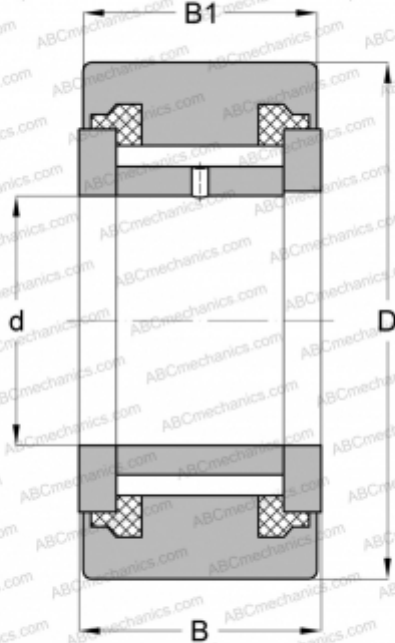

NATV 8 PPX SKF

Yoke type track roller

TYPE: Roller bearings, Yoke type track rollers, With axial guidance, Full complement needle roller set, sealing rings on both sides, cylindrical outer ring

Technical specification

DIMENSIONS, MM

d	8,000
D	24,000
B	15,000
B1	14,000

WEIGHT, KG

0,041

MANUFACTURER

[SKF](#)

INTERCHANGE

ABC	NATV 8 PPX
INA	NATV 8 PPX