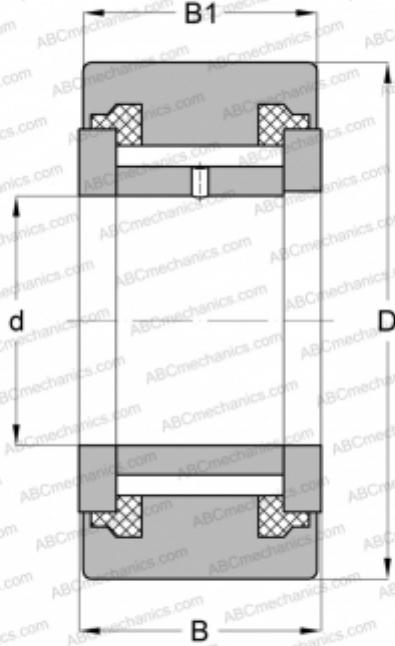

## NATV 10 PPX ABC

Yoke type track roller

TYPE: Roller bearings, Yoke type track rollers, With axial guidance, Full complement needle roller set, sealing rings on both sides, cylindrical outer ring

### Technical specification

#### DIMENSIONS, MM

d	10,000
D	30,000
B	15,000
B1	14,000

#### WEIGHT, KG

0,064