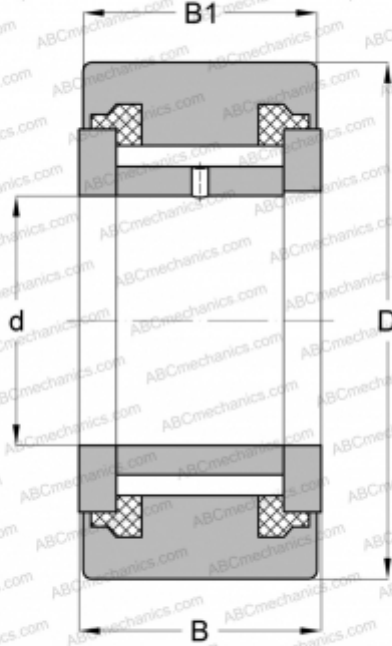

NATV 10 PPX INA

Yoke type track roller

TYPE: Roller bearings, Yoke type track rollers, With axial guidance, Full complement needle roller set, sealing rings on both sides, cylindrical outer ring

Technical specification

DIMENSIONS, MM

d	10,000
D	30,000
B	15,000
B1	14,000

WEIGHT, KG

0,064

MANUFACTURER

[INA](#)

INTERCHANGE

ABC	NATV 10 PPX
SKF	NATV 10 PPX