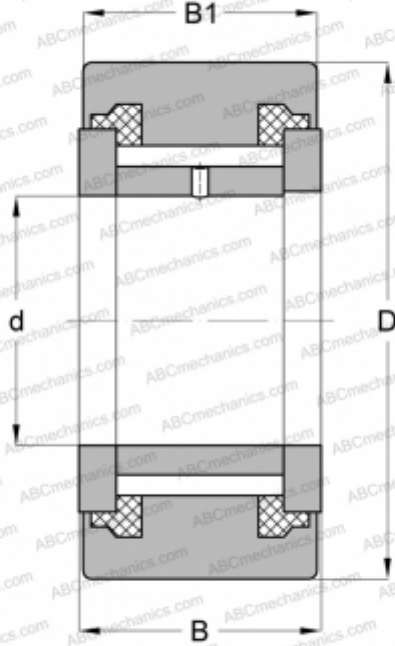

NATV 12 PPX ABC

Yoke type track roller

TYPE: Roller bearings, Yoke type track rollers, With axial guidance, Full complement needle roller set, sealing rings on both sides, cylindrical outer ring

Technical specification

DIMENSIONS, MM

d	12,000
D	32,000
B	15,000
B1	14,000

WEIGHT, KG

0,069

MANUFACTURER

[ABC](#)

INTERCHANGE

INA	NATV 12 PPX
SKF	NATV 12 PPX