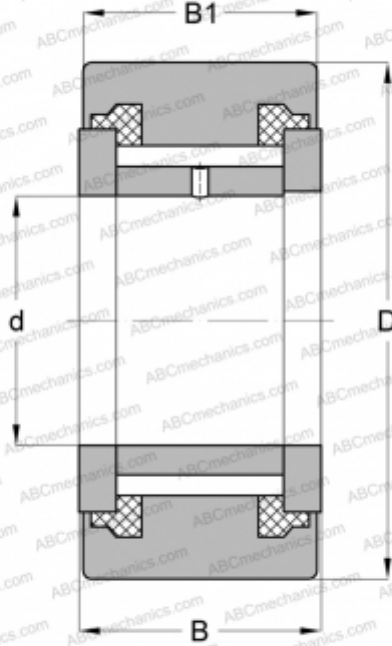

## NATV 12 PPX INA

Yoke type track roller

TYPE: Roller bearings, Yoke type track rollers, With axial guidance, Full complement needle roller set, sealing rings on both sides, cylindrical outer ring

### Technical specification

#### DIMENSIONS, MM

d	12,000
D	32,000
B	15,000
B1	14,000

#### WEIGHT, KG

0,069