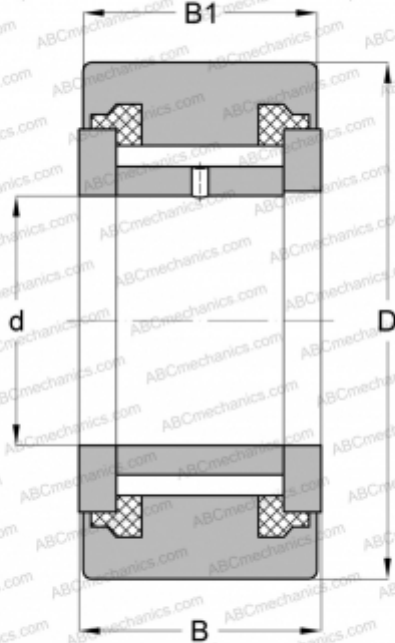

NATV 12 PPX SKF

Yoke type track roller

TYPE: Roller bearings, Yoke type track rollers, With axial guidance, Full complement needle roller set, sealing rings on both sides, cylindrical outer ring

Technical specification

DIMENSIONS, MM

d	12,000
D	32,000
B	15,000
B1	14,000

WEIGHT, KG

0,069

MANUFACTURER

[SKF](#)

INTERCHANGE

ABC	NATV 12 PPX
INA	NATV 12 PPX