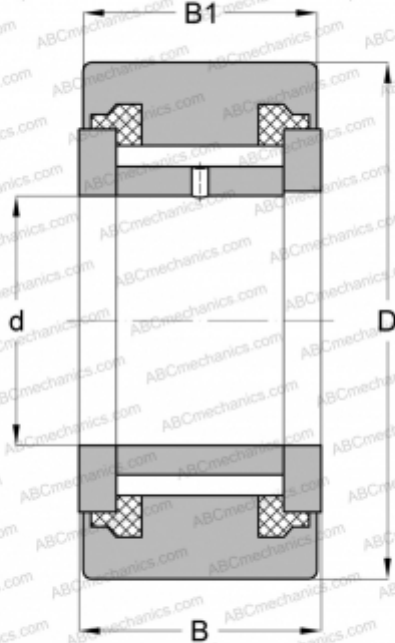

NATV 15 PPX ABC

Yoke type track roller

TYPE: Roller bearings, Yoke type track rollers, With axial guidance, Full complement needle roller set, sealing rings on both sides, cylindrical outer ring

Technical specification

DIMENSIONS, MM

d	15,000
D	35,000
B	19,000
B1	18,000

WEIGHT, KG

0,109

MANUFACTURER

[ABC](#)

INTERCHANGE

INA	NATV 15 PPX
McGill	MCYR 15 SX
SKF	NATV 15 PPX