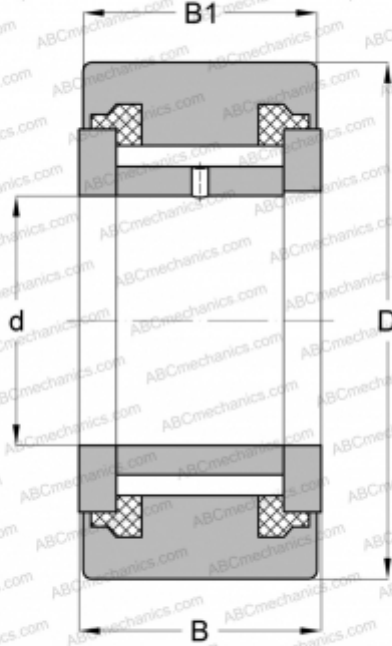

NATV 15 PPX INA

Yoke type track roller

TYPE: Roller bearings, Yoke type track rollers, With axial guidance, Full complement needle roller set, sealing rings on both sides, cylindrical outer ring

Technical specification

DIMENSIONS, MM

d	15,000
D	35,000
B	19,000
B1	18,000

WEIGHT, KG

0,109

MANUFACTURER

[INA](#)

INTERCHANGE

ABC	NATV 15 PPX
McGill	MCYR 15 SX
SKF	NATV 15 PPX