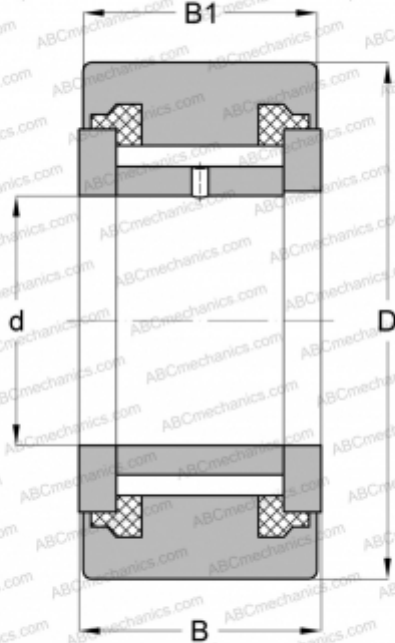

## NATV 15 PPX SKF

Yoke type track roller

TYPE: Roller bearings, Yoke type track rollers, With axial guidance, Full complement needle roller set, sealing rings on both sides, cylindrical outer ring

### Technical specification

#### DIMENSIONS, MM

d	15,000
D	35,000
B	19,000
B1	18,000