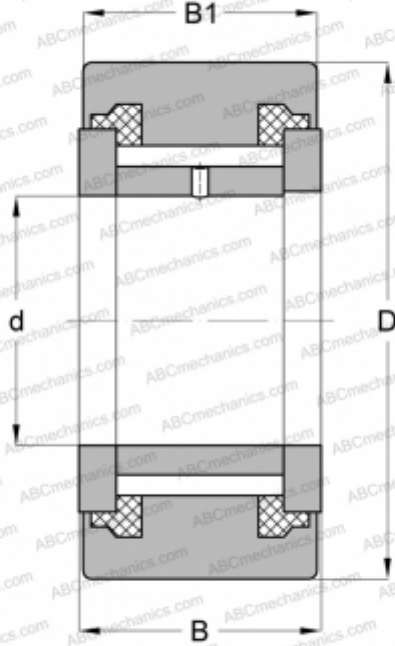

## NATV 20 PPX ABC

Yoke type track roller

TYPE: Roller bearings, Yoke type track rollers, With axial guidance, Full complement needle roller set, sealing rings on both sides, cylindrical outer ring

### Technical specification

#### DIMENSIONS, MM

d	20,000
D	47,000
B	25,000
B1	24,000

#### WEIGHT, KG

0,254