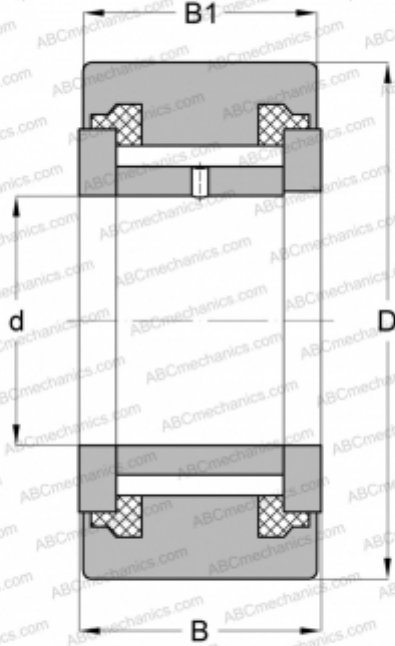

## NATV 20 PPX INA

Yoke type track roller

TYPE: Roller bearings, Yoke type track rollers, With axial guidance, Full complement needle roller set, sealing rings on both sides, cylindrical outer ring

### Technical specification

#### DIMENSIONS, MM

d	20,000
D	47,000
B	25,000
B1	24,000

#### WEIGHT, KG

0,254