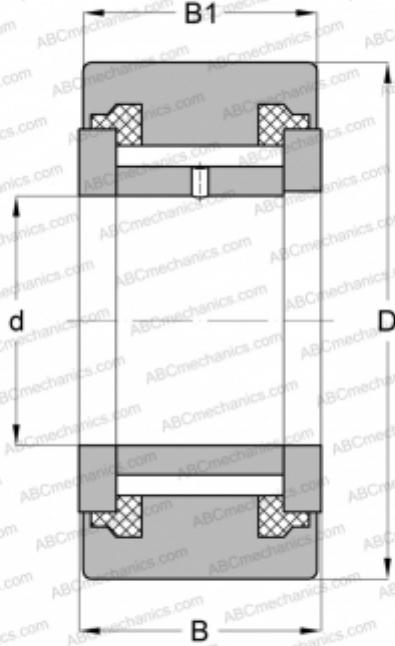

## NATV 25 PPX INA

Yoke type track roller

TYPE: Roller bearings, Yoke type track rollers, With axial guidance, Full complement needle roller set, sealing rings on both sides, cylindrical outer ring

### Technical specification

#### DIMENSIONS, MM

d	25,000
D	52,000
B	25,000
B1	24,000

#### WEIGHT, KG

0,295