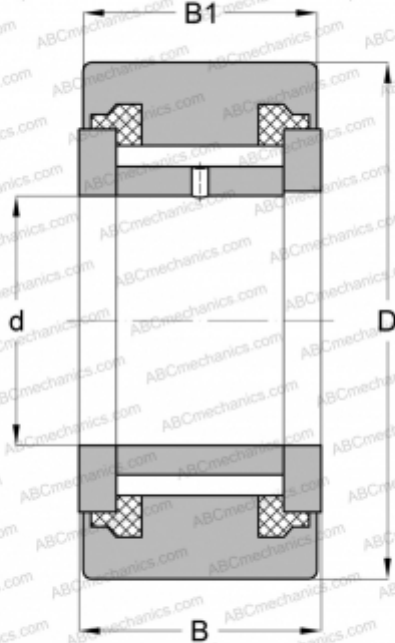

## MCYR 25 SX McGill

Yoke type track roller

TYPE: Roller bearings, Yoke type track rollers, With axial guidance, Full complement needle roller set, sealing rings on both sides, cylindrical outer ring

### Technical specification

#### DIMENSIONS, MM

d	25,000
D	52,000
B	25,000
B1	24,000

#### WEIGHT, KG

0,295