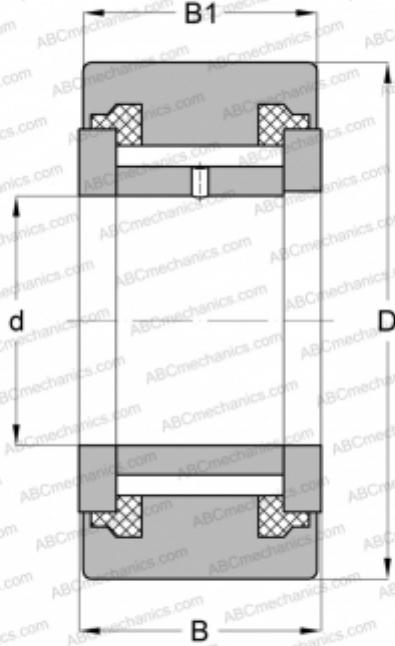

NATV 30 PPX ABC

Yoke type track roller

TYPE: Roller bearings, Yoke type track rollers, With axial guidance, Full complement needle roller set, sealing rings on both sides, cylindrical outer ring

Technical specification

DIMENSIONS, MM

d	30,000
D	62,000
B	29,000
B1	28,000

WEIGHT, KG

0,481

MANUFACTURER

[ABC](#)

INTERCHANGE

INA	NATV 30 PPX
McGill	MCYR 30 SX
SKF	NATV 30 PPX