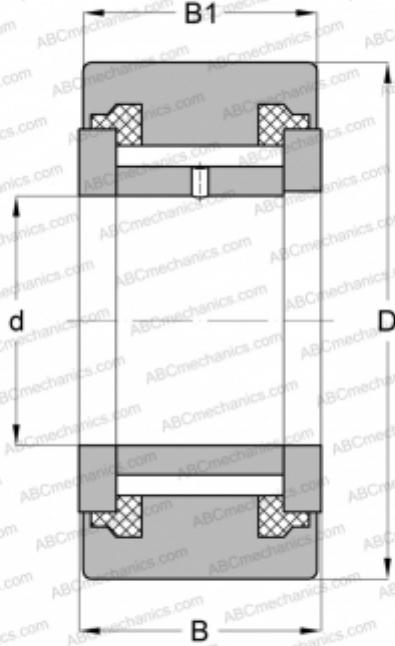

NATV 30 PPX INA

Yoke type track roller

TYPE: Roller bearings, Yoke type track rollers, With axial guidance, Full complement needle roller set, sealing rings on both sides, cylindrical outer ring

Technical specification

DIMENSIONS, MM

d	30,000
D	62,000
B	29,000
B1	28,000

WEIGHT, KG

0,481

MANUFACTURER

[INA](#)

INTERCHANGE

ABC	NATV 30 PPX
McGill	MCYR 30 SX
SKF	NATV 30 PPX