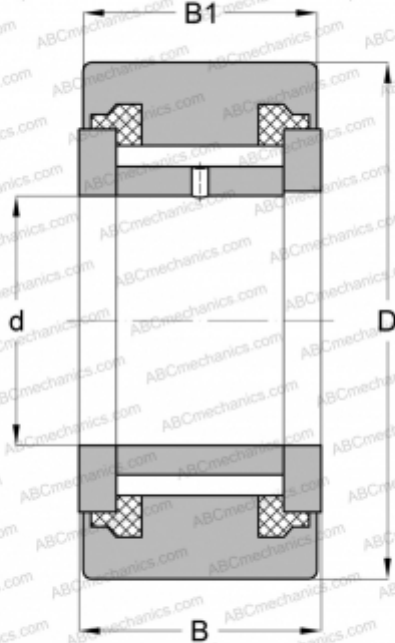

NATV 35 PPX ABC

Yoke type track roller

TYPE: Roller bearings, Yoke type track rollers, With axial guidance, Full complement needle roller set, sealing rings on both sides, cylindrical outer ring

Technical specification

DIMENSIONS, MM

d	35,000
D	72,000
B	29,000
B1	28,000

WEIGHT, KG

0,658

MANUFACTURER

[ABC](#)

INTERCHANGE

INA	NATV 35 PPX
McGill	MCYR 35 SX
SKF	NATV 35 PPX