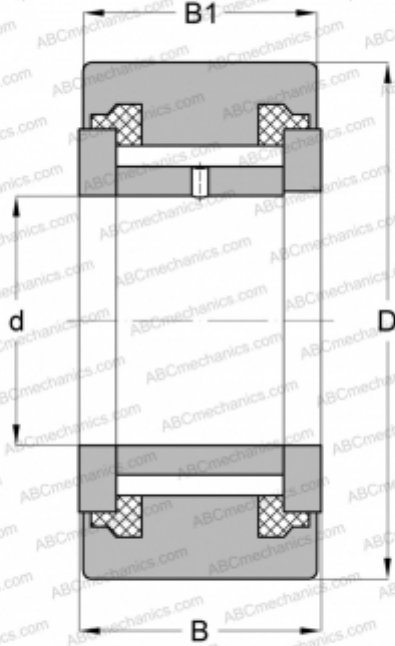

NATV 35 PPX INA

Yoke type track roller

TYPE: Roller bearings, Yoke type track rollers, With axial guidance, Full complement needle roller set, sealing rings on both sides, cylindrical outer ring

Technical specification

DIMENSIONS, MM

d	35,000
D	72,000
B	29,000
B1	28,000

WEIGHT, KG

0,658

MANUFACTURER

[INA](#)

INTERCHANGE

ABC	NATV 35 PPX
McGill	MCYR 35 SX
SKF	NATV 35 PPX