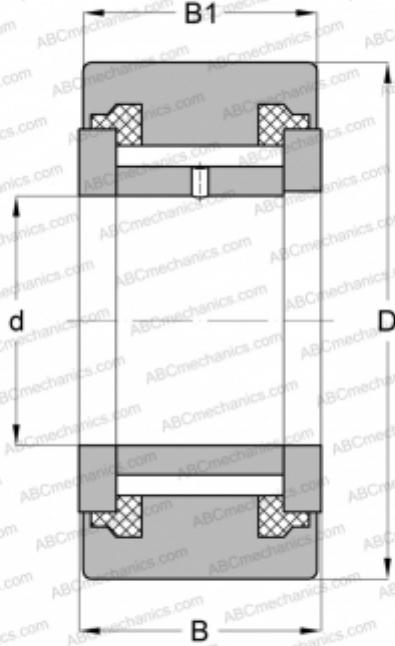

NATV 40 PPX ABC

Yoke type track roller

TYPE: Roller bearings, Yoke type track rollers, With axial guidance, Full complement needle roller set, sealing rings on both sides, cylindrical outer ring

Technical specification

DIMENSIONS, MM

d	40,000
D	80,000
B	32,000
B1	30,000

WEIGHT, KG

0,848

MANUFACTURER

[ABC](#)

INTERCHANGE

INA	NATV 40 PPX
McGill	MCYR 40 SX
SKF	NATV 40 PPX