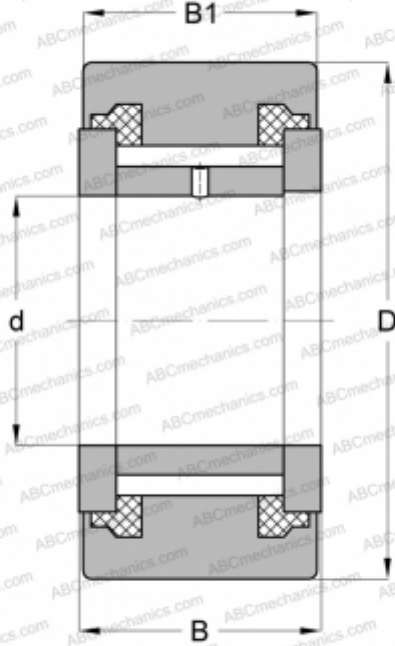

## NATV 40 PPX INA

Yoke type track roller

TYPE: Roller bearings, Yoke type track rollers, With axial guidance, Full complement needle roller set, sealing rings on both sides, cylindrical outer ring

### Technical specification

#### DIMENSIONS, MM

d	40,000
D	80,000
B	32,000
B1	30,000

#### WEIGHT, KG

0,848