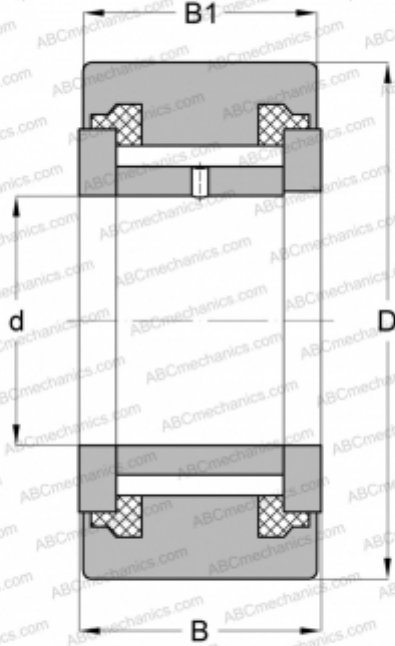

## NATV 45 PPX ABC

Yoke type track roller

TYPE: Roller bearings, Yoke type track rollers, With axial guidance, Full complement needle roller set, sealing rings on both sides, cylindrical outer ring

### Technical specification

#### DIMENSIONS, MM

d	45,000
D	85,000
B	32,000
B1	30,000

#### WEIGHT, KG

0,921