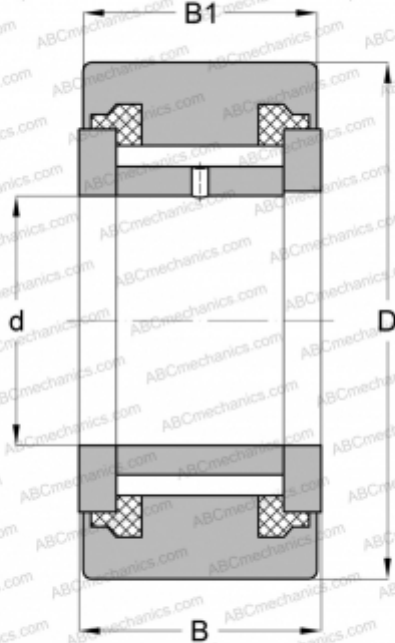

## NATV 45 PPX INA

Yoke type track roller

TYPE: Roller bearings, Yoke type track rollers, With axial guidance, Full complement needle roller set, sealing rings on both sides, cylindrical outer ring

### Technical specification

#### DIMENSIONS, MM

d	45,000
D	85,000
B	32,000
B1	30,000

#### WEIGHT, KG

0,921