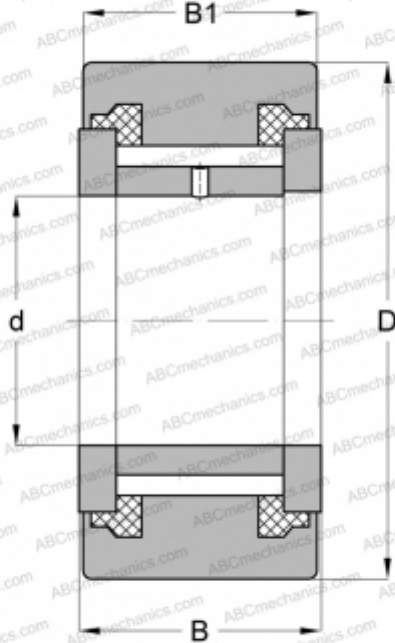

NATV 50 PPX ABC

Yoke type track roller

TYPE: Roller bearings, Yoke type track rollers, With axial guidance, Full complement needle roller set, sealing rings on both sides, cylindrical outer ring

Technical specification

DIMENSIONS, MM

| | |
|----|--------|
| d | 50,000 |
| D | 90,000 |
| B | 32,000 |
| B1 | 30,000 |

WEIGHT, KG

0,989

MANUFACTURER

[ABC](#)

INTERCHANGE

| | |
|--------|-----------------------------|
| INA | NATV 50 PPX |
| McGill | MCYR 50 SX |
| SKF | NATV 50 PPX |