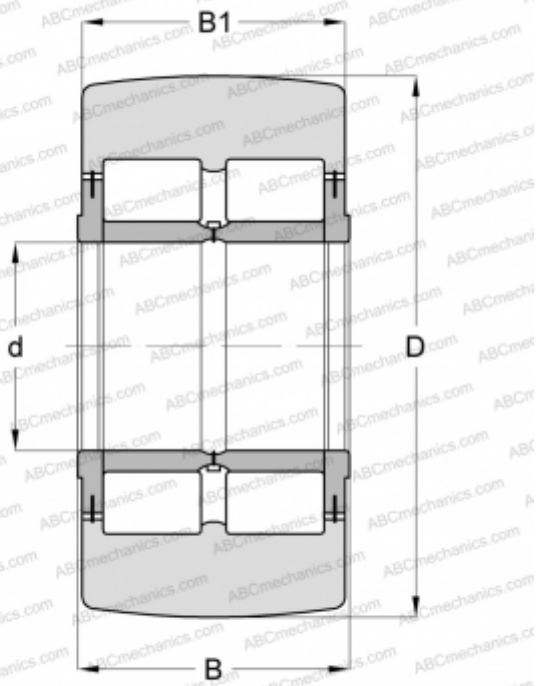

## PWTR 15 2RS ABC

Yoke type track roller

TYPE: Roller bearings, Yoke type track rollers, With axial guidance, Full complement cylindrical roller set, lip seals on both sides

### Technical specification

#### DIMENSIONS, MM

d	15,000
D	35,000
B	19,000
B1	18,000

#### WEIGHT, KG

0,099