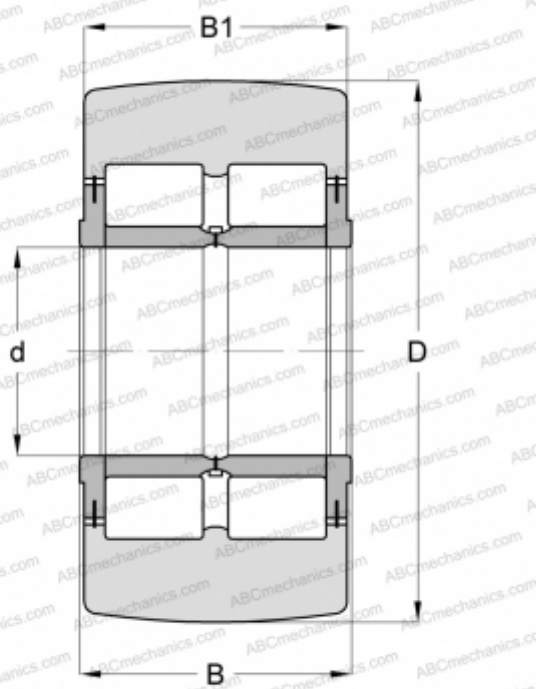

PWTR 17 2RS ABC

Yoke type track roller

TYPE: Roller bearings, Yoke type track rollers, With axial guidance, Full complement cylindrical roller set, lip seals on both sides

Technical specification

DIMENSIONS, MM

d	17,000
D	40,000
B	21,000
B1	20,000

WEIGHT, KG

0,150

MANUFACTURER

[ABC](#)

INTERCHANGE

SKF

[PWTR 17.2RS](#)