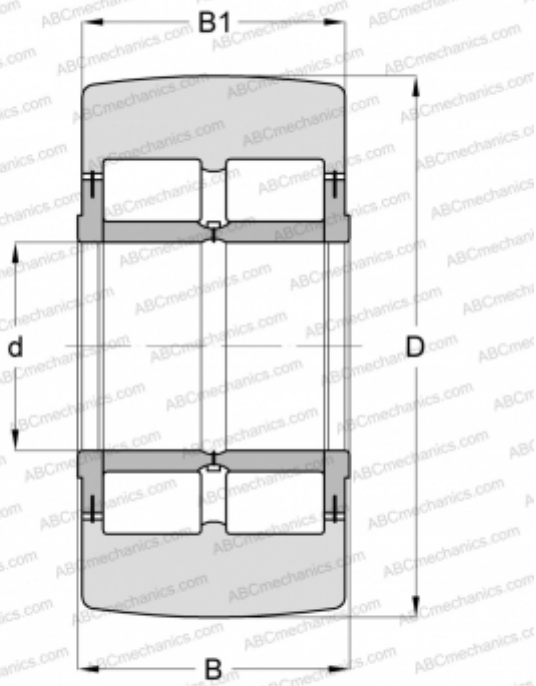

## PWTR 1542 2RS ABC

Yoke type track roller

TYPE: Roller bearings, Yoke type track rollers, With axial guidance, Full complement cylindrical roller set, lip seals on both sides

### Technical specification

#### DIMENSIONS, MM

d	15,000
D	42,000
B	19,000
B1	18,000