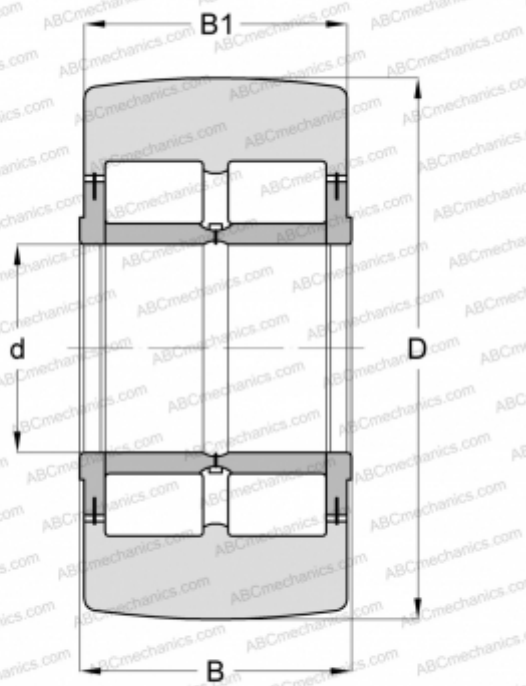

## PWTR 1542.2RS SKF

Yoke type track roller

TYPE: Roller bearings, Yoke type track rollers, With axial guidance, Full complement cylindrical roller set, lip seals on both sides

### Technical specification

#### DIMENSIONS, MM

d	15,000
D	42,000
B	19,000
B1	18,000

#### WEIGHT, KG

0,160