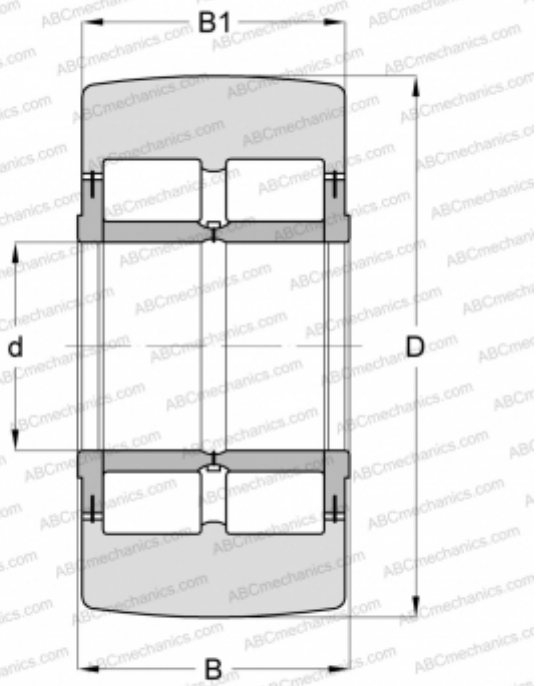

PWTR 30 2RS ABC

Yoke type track roller

TYPE: Roller bearings, Yoke type track rollers, With axial guidance, Full complement cylindrical roller set, lip seals on both sides

Technical specification

DIMENSIONS, MM

d	30,000
D	62,000
B	29,000
B1	28,000

WEIGHT, KG

0,470

MANUFACTURER

[ABC](#)

INTERCHANGE

SKF

[PWTR 30.2RS](#)