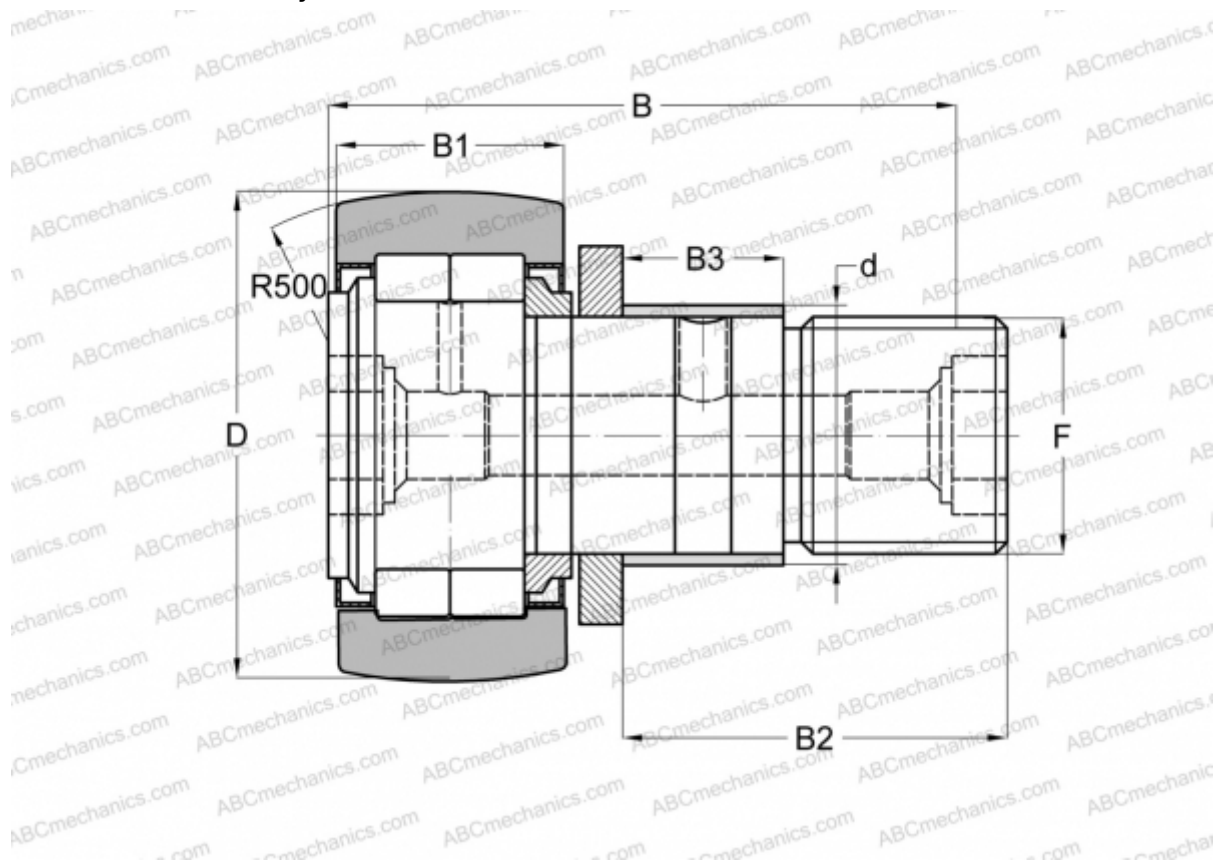

## NUKRE 52 ABC

Cam followers

TYPE: Roller bearings, Stud type track rollers, With axial guidance, full complement cylindrical roller set, with eccentric collar, labyrinth seals on both sides

### Technical specification

#### DIMENSIONS, MM

|    |         |
|----|---------|
| d  | 24,000  |
| D  | 52,000  |
| B  | 66,000  |
| B1 | 24,000  |
| B2 | 40,500  |
| B3 | 18,000  |
| F  | M20x1,5 |

**MANUFACTURER** [ABC](#)