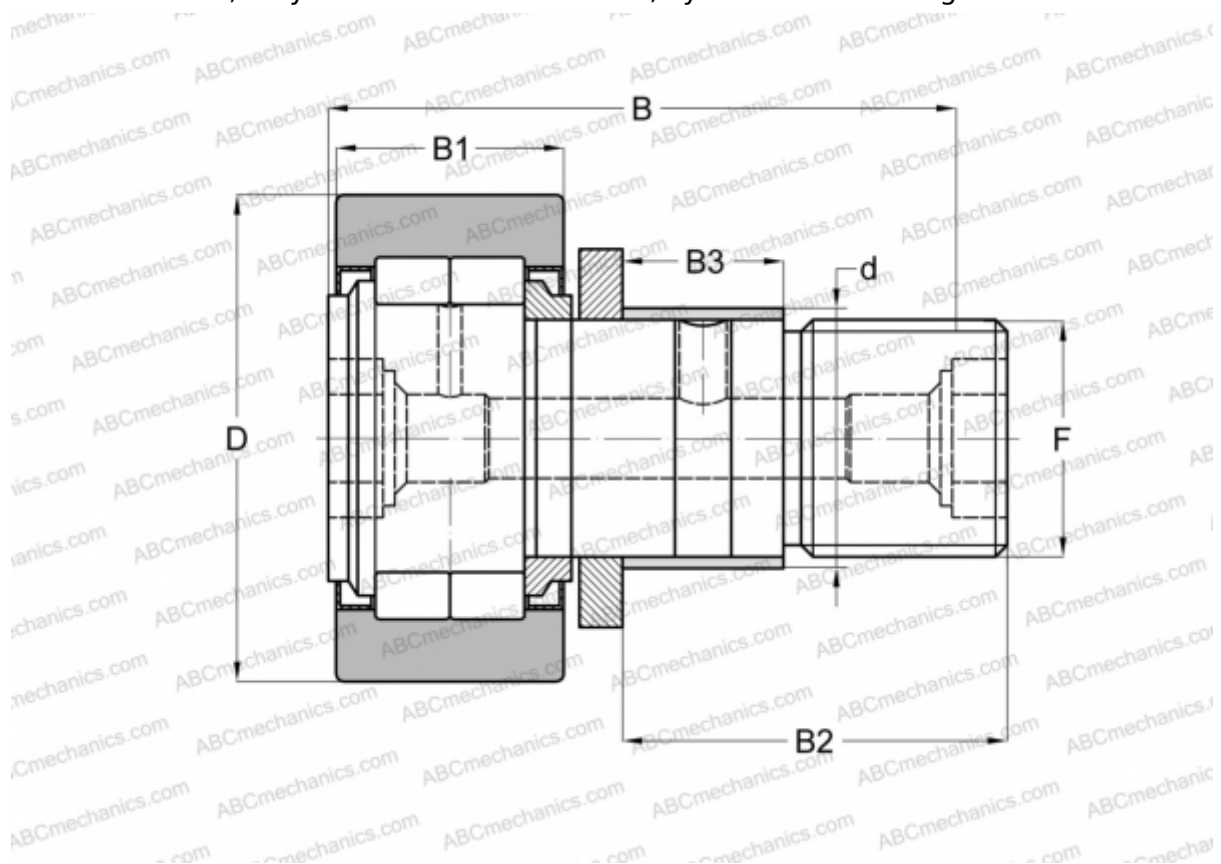

## NUKRE 85 X ABC

Cam followers

TYPE: Roller bearings, Stud type track rollers, With axial guidance, full complement cylindrical roller set, with eccentric collar, labyrinth seals on both sides, cylindrical outer ring

### Technical specification

#### DIMENSIONS, MM

d	35,000
D	85,000
B	100,000
B1	35,000
B2	63,000
B3	29,000
F	M30x1,5

**WEIGHT, KG** 1,846

**MANUFACTURER** [ABC](#)