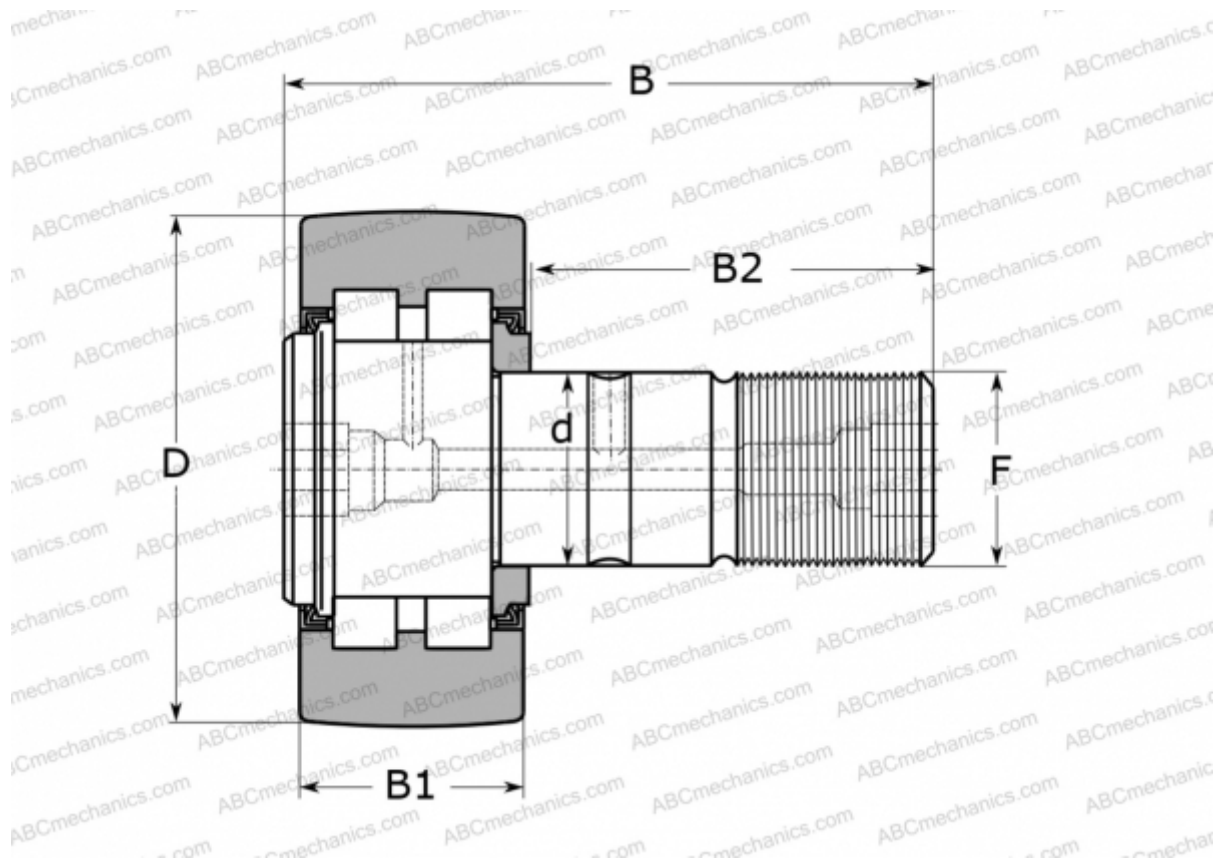

## PWKR 47 2RS ABC

Cam followers

TYPE: Roller bearings, Stud type track rollers, With axial guidance, full complement cylindrical roller set, lip seals on both sides

### Technical specification

#### DIMENSIONS, MM

d	20,000
D	47,000
B	66,000
B1	24,000
F	M 20x1.5

**WEIGHT, KG** 0,380

**MANUFACTURER** [ABC](#)