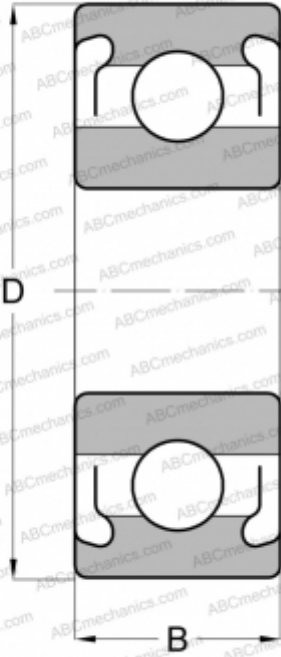

## 6204-2Z/VA228 SKF

Deep groove ball bearings

TYPE: Ball bearings, Radial ball bearings, Single row, High temperature, For top requirements, type 2Z/VA228 (-150°/+350°) (SKF)

### Technical specification

#### DIMENSIONS, MM

|   |        |
|---|--------|
| d | 20,000 |
| D | 47,000 |
| B | 14,000 |

#### WEIGHT, KG

0,031