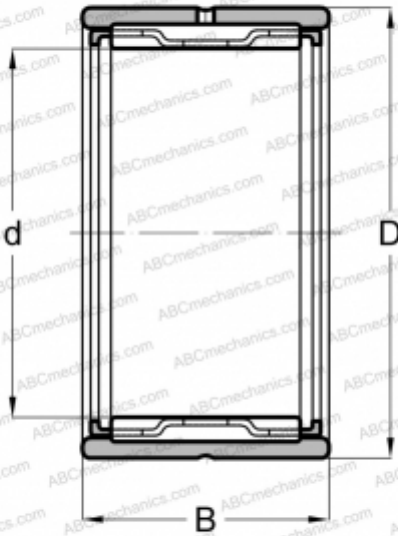

## NK 8/12 FAG

Needle roller bearings

TYPE: Roller bearings, Needle, Single row, With machined rings with flanges, without an inner ring, Metric

#### DIMENSIONS, MM

d	8,000
D	15,000
B	12,000

#### WEIGHT, KG

0,014