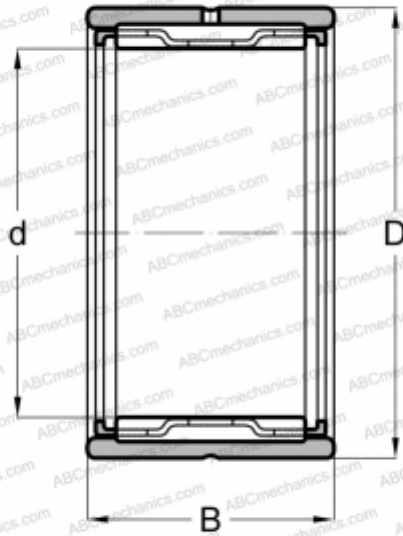

## NK 8/12 INA

Needle roller bearings

TYPE: Roller bearings, Needle, Single row, With machined rings with flanges, without an inner ring, Metric

#### DIMENSIONS, MM

d	8,000
D	15,000
B	12,000

#### WEIGHT, KG

0,014